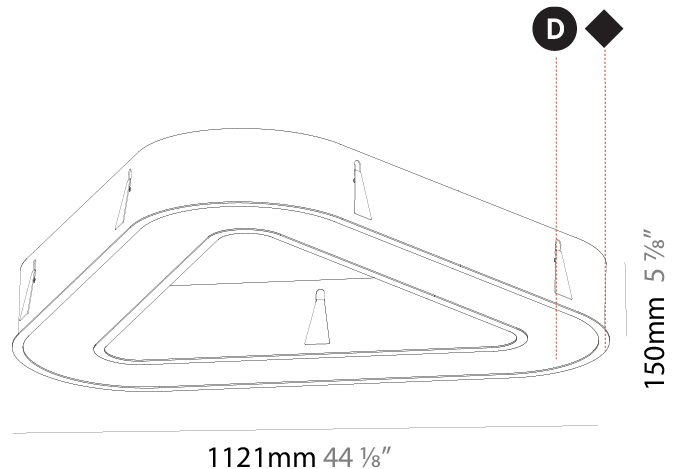

GENERAL

Series: Glorious
Subseries: Glorious Victory
Brand: Prolicht
Division: Architectural
Mounting Type: Recessed
Mounting Location: Ceiling
Subcategory: Ambient

PHYSICAL

Shape: Abstract
Length (mm): 1121
Length (in): 44 1/8
Width (mm): 1121
Width (in): 44 1/8
Height (mm): 150
Height (in): 5 7/8
Min. Recessing Depth (mm): 160
Min. Recessing Depth (in): 6 5/16
Light Distribution: Direct
Weight (kg): 13.609
Weight (lbs): 29.94
Diffuser: PMMA - Opal or Micro-Prism
Fixture Finish: SSR / BKV / CWI / CRY / HAB / LAG / UFT / ITA / RUA / RUR / MIC / FTG / MYG / TWT / LOD / PUS / FRO / FUP / KIA / POP / BLS / SPG / MEY / GOH / GUM / CHC / COM / ABZ / JAG / OBR / MOS / ROR
Fixture Material: Aluminum

ELECTRICAL

Lamp Type: LED (Zhaga Standard)
Input Wattage (W): 45
Total Output Wattage (W): 36 / 28.8 (3500K)
Dimming: Non-Dimming / Phase Dimming (120Vac only) / 0-10V Dimming
Driver Included: Yes
Driver Location: Integrated
Driver Type: Constant Current - 120 / 277Vac
Driver Class: Class 2
Input Voltage (V): 120 - 277
Constant Current (MA): 350 / 900 (3500K)

LED

Color Temperature (°K): 3000 / 3500 / 4000
Max. Delivered Lumen (lm): 4150 / 4302 / 4390
CRI: >80 CRI
Efficiency (%): 65
Lamp Life (hrs): 50000

OPTICAL

RATINGS AND CERTIFICATIONS

Certified By: Certified for North American Standards
IP rating: IP20