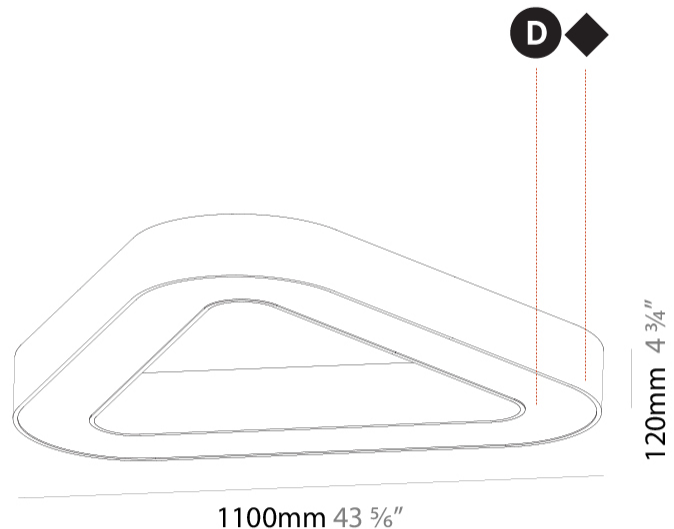

GENERAL

Series: Glorious
Subseries: Glorious Victory
Brand: Prolicht
Division: Architectural
Mounting Type: Surface
Mounting Location: Ceiling
Subcategory: Ambient

PHYSICAL

Shape: Abstract
Length (mm): 1100
Length (in): 43 ⁵/₁₆
Width (mm): 1100
Width (in): 43 ⁵/₁₆
Height (mm): 120
Height (in): 4 ³/₄
Light Distribution: Direct
Weight (kg): 10.20
Weight (lbs): 22.48
Diffuser: PMMA - Opal or Micro-Prism
Fixture Finish: SSR / BKV / CWI / CRY / HAB / LAG / UFT / ITA / RUA / RUR / MIC / FTG / MYG / TWT / LOD / PUS / FRO / FUP / KIA / POP / BLS / SPG / MEY / GOH / GUM / CHC / COM / ABZ / JAG / OBR / MOS / ROR
Fixture Material: Aluminum

ELECTRICAL

Lamp Type: LED (Zhaga Standard)
Input Wattage (W): 45
Total Output Wattage (W): 36 / 28.8 (3500K)
Dimming: Non-Dimming / Phase Dimming (120Vac only) / 0-10V Dimming
Driver Included: Yes
Driver Location: Integrated
Driver Type: Constant Current - 120 / 277Vac
Driver Class: Class 2
Input Voltage (V): 120 - 277
Constant Current (MA): 350 / 900 (3500K)

LED

Color Temperature (°K): 3000 / 3500 / 4000
Max. Delivered Lumen (lm): 4150 / 4302 / 4390
CRI: >80 CRI
Efficiency (%): 65
Lamp Life (hrs): 50000

OPTICAL

RATINGS AND CERTIFICATIONS

Certified By: Certified for North American Standards
IP rating: IP20